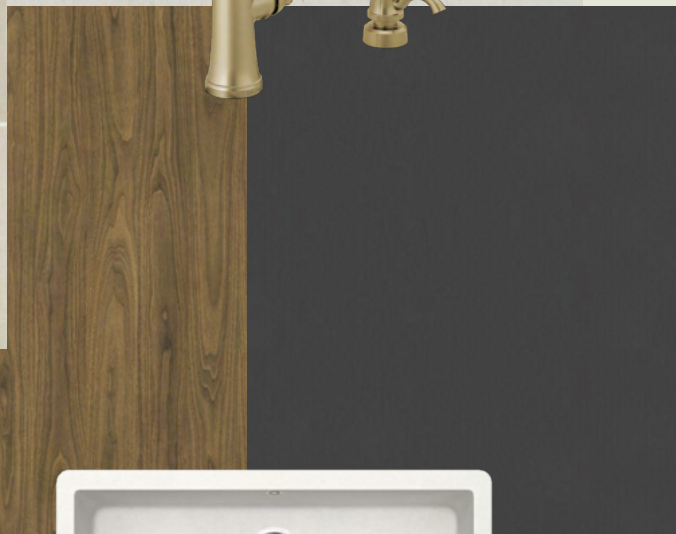

moodboard  
walnuts, blacks, creams, greens

kitchen - dining

powder

lower bath

upper bath

G40 LED

exterior