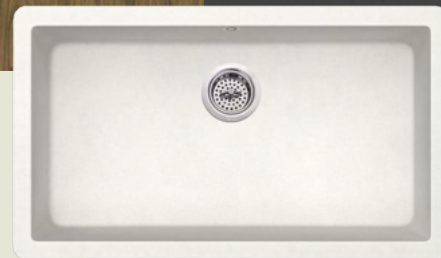

moodboard  
walnuts, blacks, creams, greens

kitchen - dining

powder

lower bath

upper bath

G40 LED

exterior